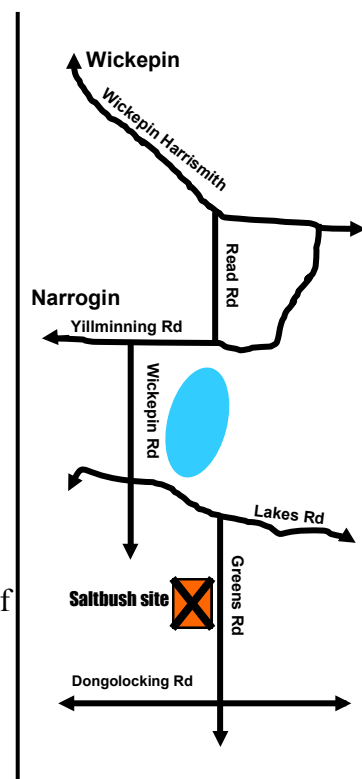

# The Sheep are on Tour....again

## Tuesday 3rd August 8am - 4pm

See what happens after the paddock gate checking out WAMMCO's world class processing facilities.

Lunch at Katanning

Surveying Saltbush at Tarblin Lake. - 2.20pm  
 Comparing establishment methods, paddock management, future plans & key learning's at the Astbury farm site. All interested parties are invited to attend the Saltbush site in the afternoon if they can not make the morning tour. Greens Rd, Tarblin Lake.